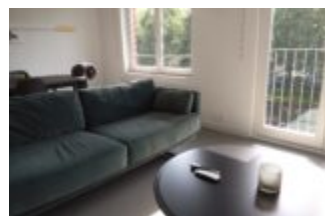

BIJLMERDREEF

<https://expathomes.nl>

€ 2.250,00

Cozy fully furnished two bedroom apartment above a shopping center with private storage. Entering the apartment through the hallway, you will find the bathroom on your right, with a bath, separate shower, sink and cupboard. In front of you will find two bedrooms. The masterbedroom has a double bed, a...

- 2 bedrooms
- 1 bathroom
- 80 m²

BASIC FACTS

Offered since: 20/04/23

Living area: 80 m²

Type of property: Apartment

Viewing from: 01/09/23

At price note: Excl. utilities

Lot size: 80 m²