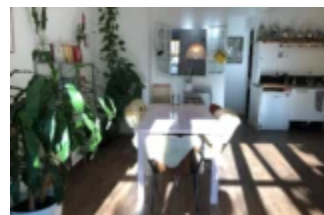

APARTMENT ID 9024 COPPELSTOCKSTRAAT - AREA: CENTRE BOS & LOMMER - AVAILABLE FOR 12 MONTHS

<https://expathomes.nl>

€ 2.500,00

Allocation Criteria Single or Couple Available for 12 months
Pets allowed Non smoking Yearly gross income 90K+
Guarantors allowed Cozy and Stylish 1-Bedroom Apartment
with Garden Looking for a unique and inviting home? This
charming 1-bedroom apartment, located within the ring and in
the city center, offers a peaceful retreat...